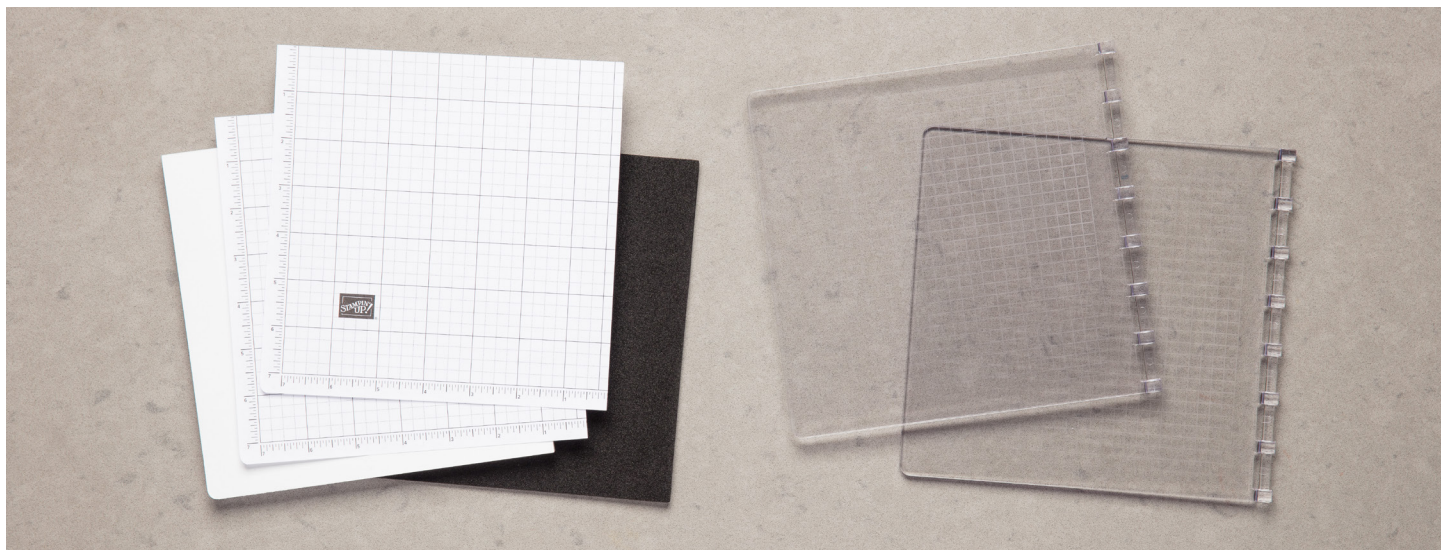

NEW!

STAMPARATUS® ACCESSORIES

The Stamparatus® (Item 146276, \$49.00) is the world's most innovative stamp placement tool—now with a supporting line of all-new accessories to keep you stamping smoothly!

SMALL GRID PAPER

Grid paper perfectly sized to fit the Stamparatus®, for precision stamp alignment every time. (50 sheets)
149621 **\$6.50**

STAMPARATUS® PLATES

Additional plates allow you to have multiple stamp arrangements ready to go! (2 plates)
149693 **\$15.00**